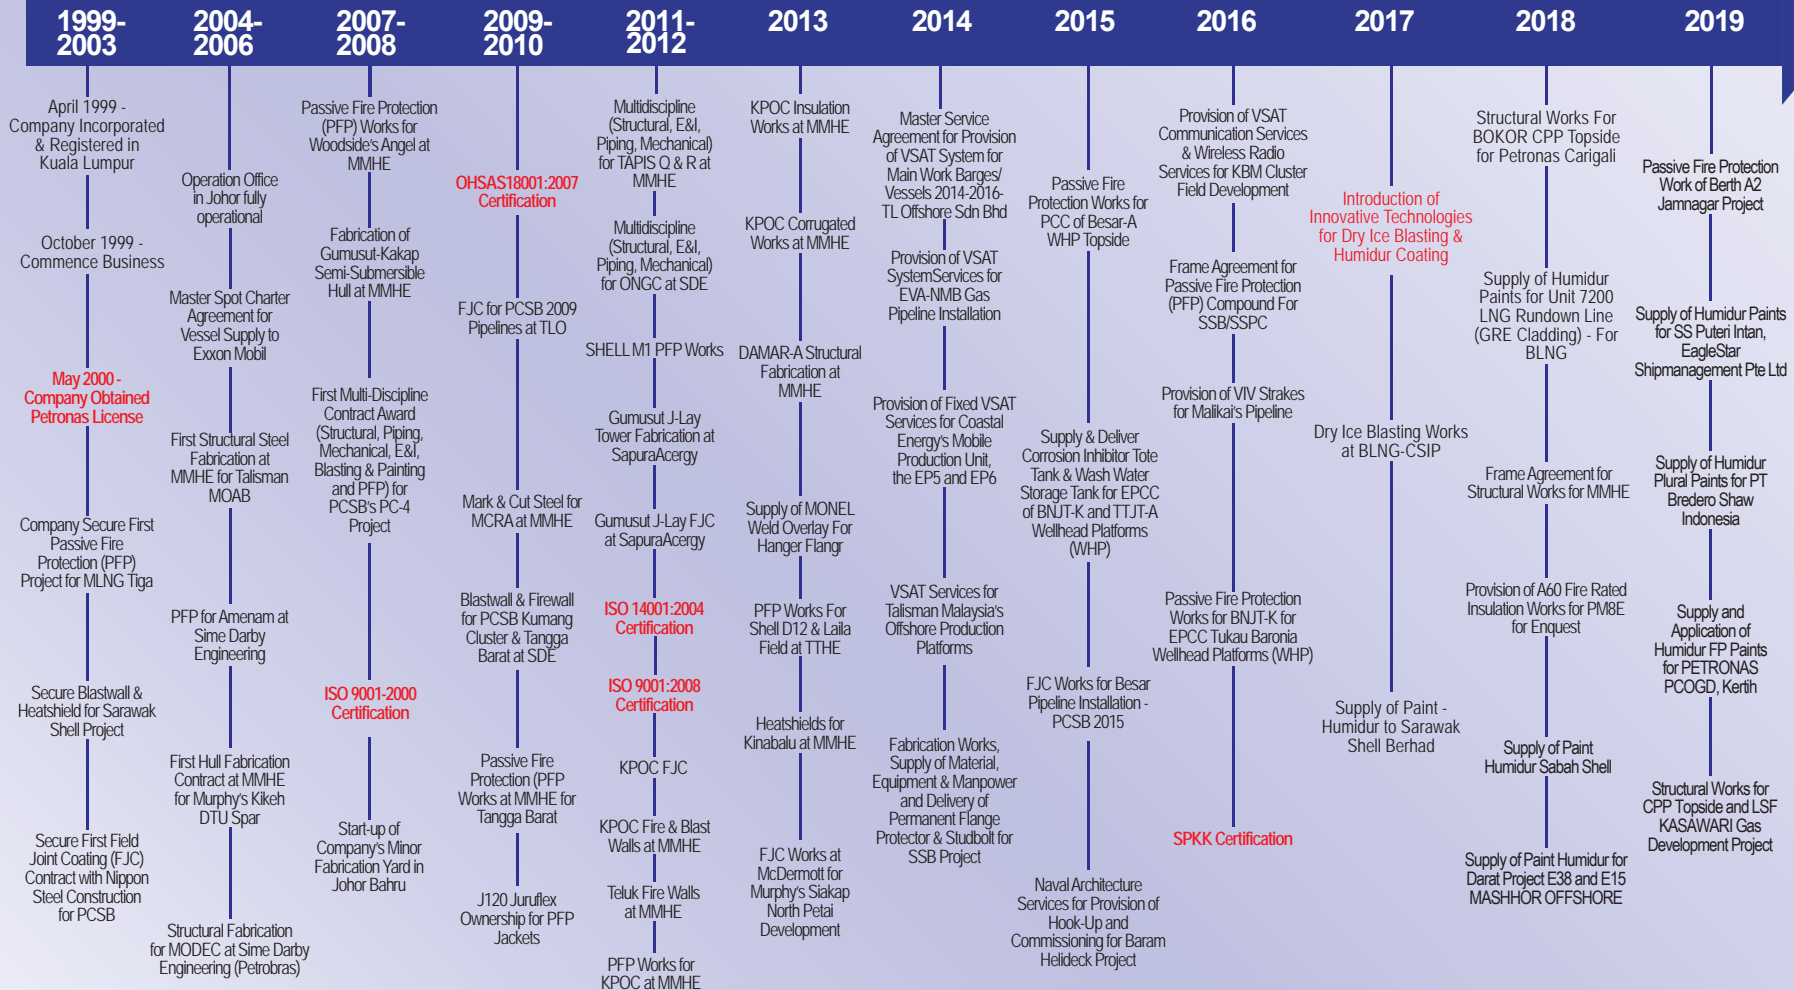

Charting Our Growth

JURUNATURE SDN. BHD.

Our Growth Path Since Commencement of Business in 2001 till 2019