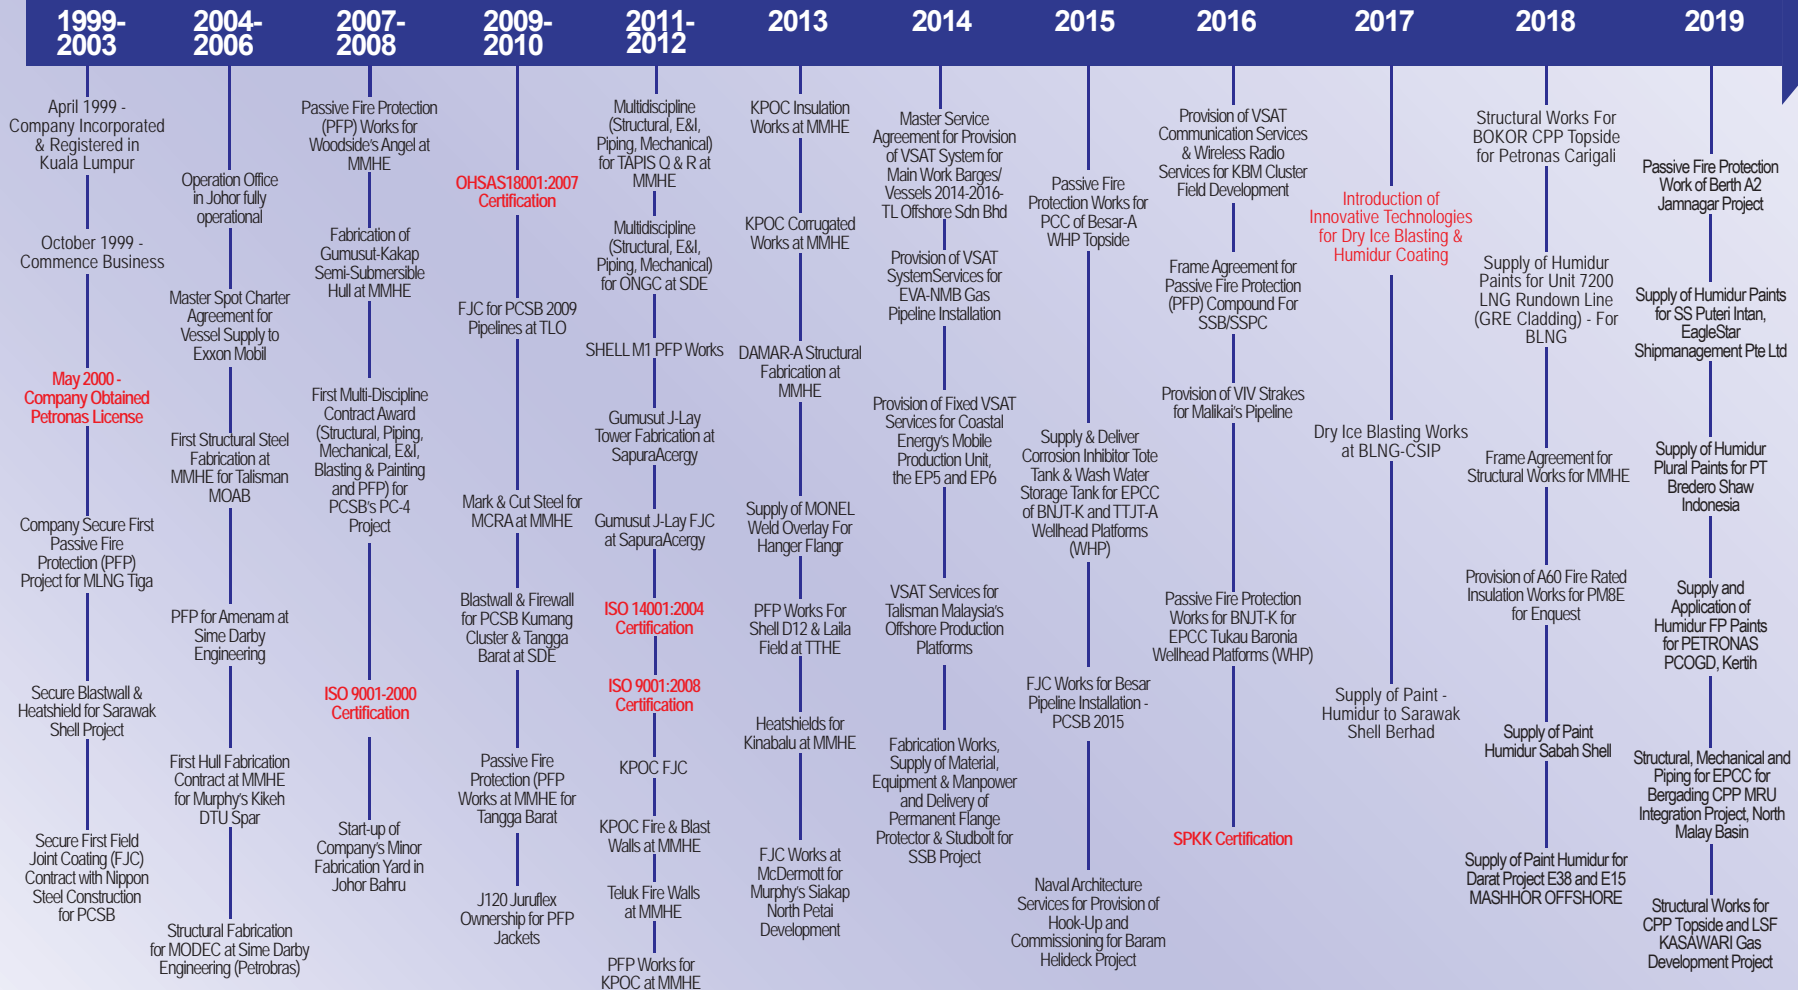

Charting Our Growth

JURUNATURE SDN. BHD.

Our Growth Path Since Commencement of Business in 2001 till 2019